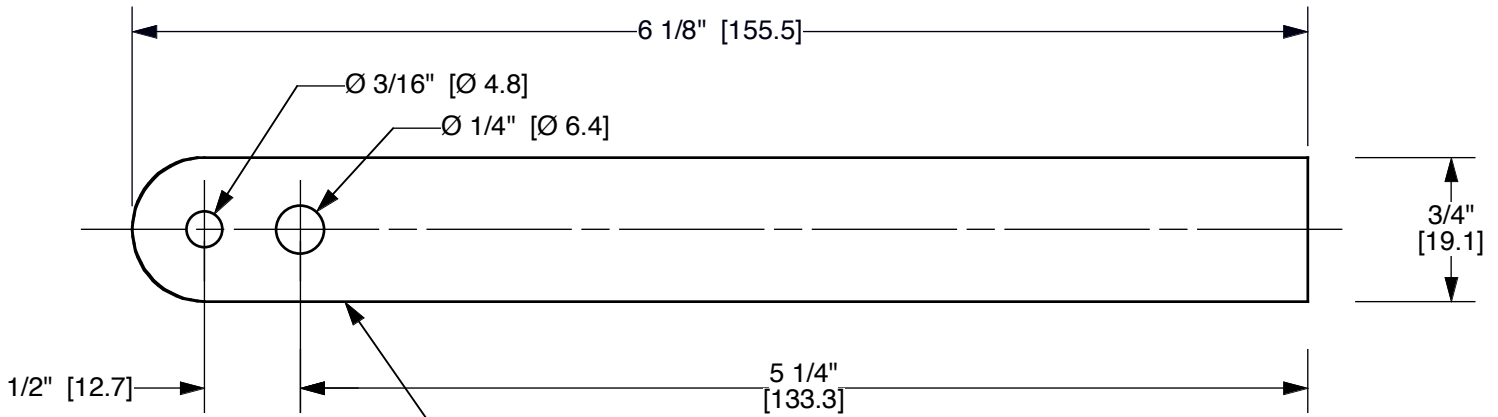

-03L
Cable Adjuster
Scale: Full
Make from .190" thick 6061-T6 Aluminum

-03R
Cable Adjuster
Scale: Full
Make from .190" thick 6061-T6 Aluminum