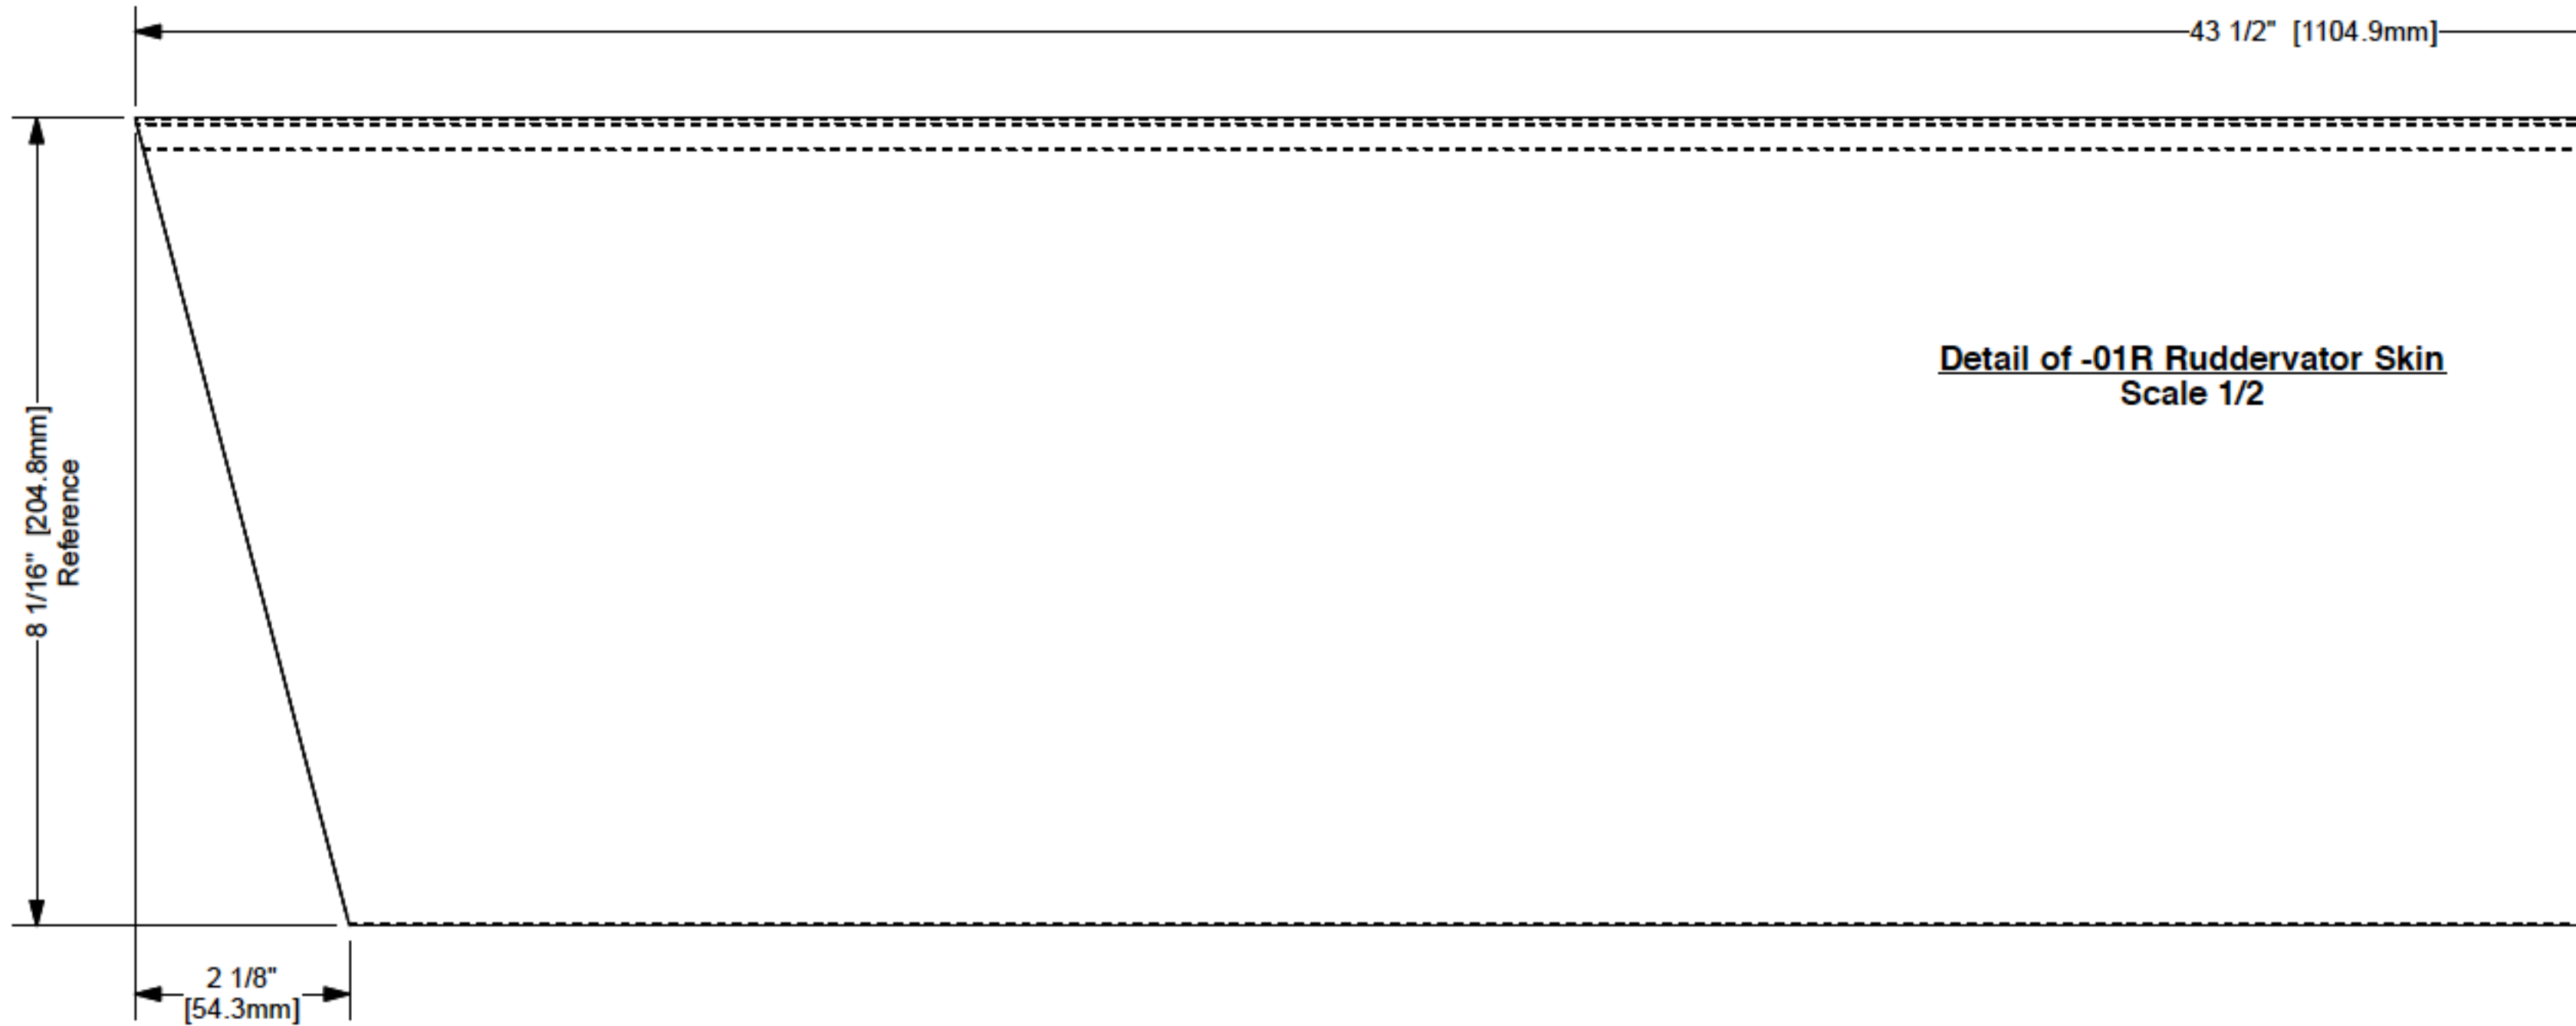

2 1/8"
[53.9mm]
Ref.

Detail of -01R Ruddervator Skin
Scale 1/2